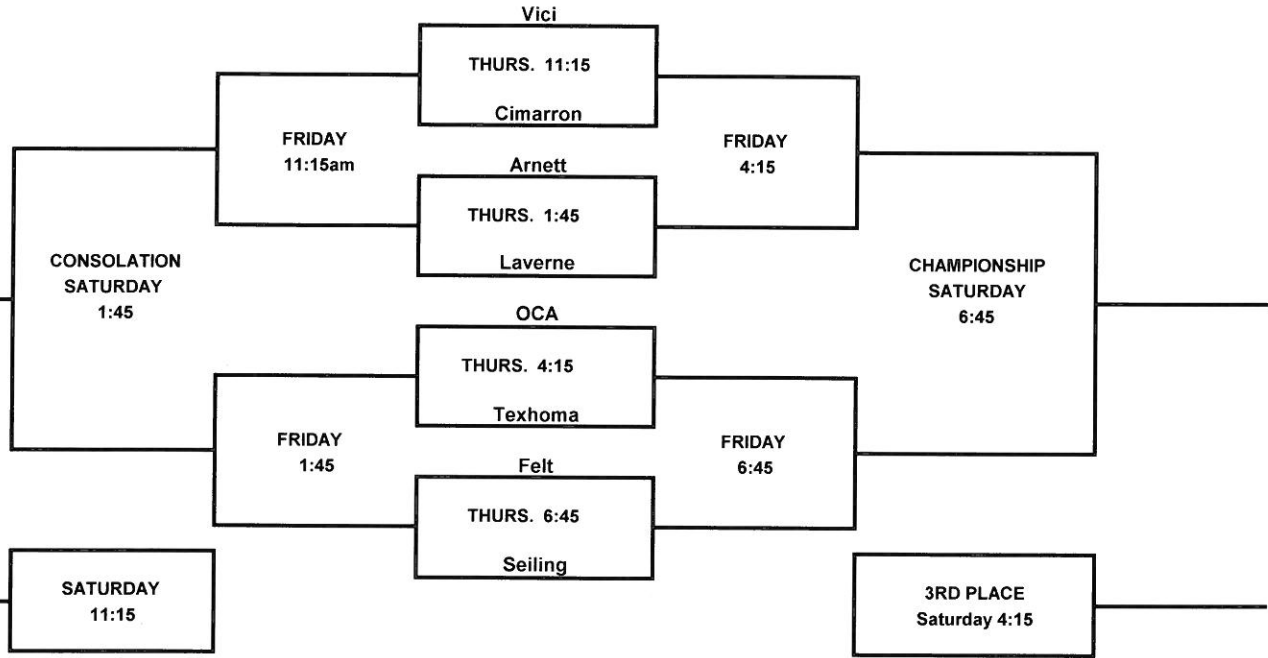

# WARD CENTER CLASSIC

## JANUARY 10, 11, 12

Team listed on the top will be home team and wear white uniforms

**BOYS**  
\*\*

## JANUARY 10, 11, 12

Team listed on the  
top will be home team  
and wear white uniforms